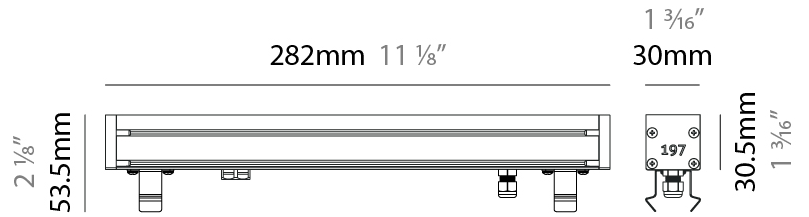

base number   Color   Lens
Temperature   Options

1. To build a product code in our configurator select the specify button on the base model # product page
2. To build a manual product code on this datasheet choose from the options listed below in blue font and add the suffix to the base model #

GENERAL

Series: Slash 30
Brand: Unonovesette
Division: Exterior
Mounting Type: Recessed
Mounting Location: In-Ground
Subcategory: Wallwash

PHYSICAL

Shape: Rectangle
Length (mm): 282
Length (in): 11 1/8
Width (mm): 30
Width (in): 1 3/16
Height (mm): 53.5
Height (in): 2 1/8
Light Distribution: Adjustable / Direct
Weight (kg): 0.46
Weight (lbs): 1.014
Diffuser: Extra clear tempered 6mm
Fixture Finish: ANA
Fixture Material: Extruded Aluminum
Cable Details: IP68 30cm Cable with Easy Lock system

ELECTRICAL

Lamp Type: LED
Input Wattage (W): 4.18
Total Output Wattage (W): 3.27
Dimming: Non-Dimmable
Driver Included: No
Driver Location: Remote
Driver Type: Constant Voltage - Universal
Driver Class: Class 2
Input Voltage (V): 120 - 277
Output Voltage (V): 24
Upon Request: Phase Dimming (120Vac only) / 0-10V Dimming

LED

Color Temperature (*K): 2200 / 2700 / 3000 / 4000
Max. Delivered Lumen (lm): 315 (3000K)
CRI: >90 CRI
Lamp Life (hrs): 100000

OPTICAL

Optic*: 12 / 21 / 31 / 46 / 13x36
Adjustability: Tilt ±20°

RATINGS AND CERTIFICATIONS

Certified By: Certified for North American Standards
IP rating: IP67
IK Rating: IK06